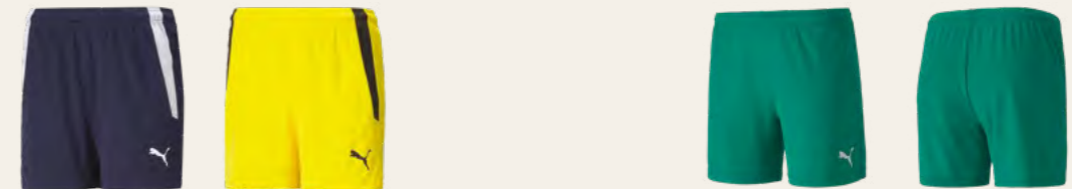

11 12 13 14 15

704936 teamLIGA Shorts W

Regular Fit • dryCell • 100% recyceltes Polyester

Elastischer Bund mit Zugband, Kontrasteinsatz aus Mesh mit PUMA Formstrip

704936 XS-XL € 19.95*

- 01 PUMA Red-PUMA White
- 02 Electric Blue Lemonade-PUMA White
- 03 PUMA Black-PUMA White
- 04 PUMA White-PUMA Black
- 05 Pepper Green-PUMA White
- 06 Peacoat-PUMA White
- 07 Cyber Yellow-PUMA Black

2023-2025

704379 teamGOAL 23 Knit Shorts W

Slim Fit • dryCell • 100% Polyester

Tonales Grafikdesign, Mesh-Einsatz für verbesserte Atmungsaktivität

704379 XS-XL € 19.95*

- 01 PUMA Red
- 02 Electric Blue Lemonade
- 03 PUMA Black
- 04 PUMA White
- 05 Pepper Green

2023

HOSSEN & SOCKEN